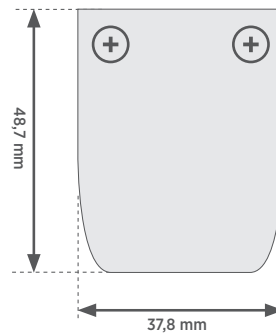

PLISA HONEYFLEX SPRING

PLEATED SHADE HONEYFLEX SPRING | PLISSEE HONEYFLEX SPRING

SPRING

BIAŁY
WHITE | WEISS