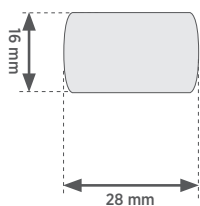

PLISA HONEYFLEX CORD TOP DOWN

PLEATED SHADE HONEYFLEX CORD TOP DOWN | PLISSEE HONEYFLEX CORD TOP DOWN

CORD TOP DOWN

BIAŁY
WHITE | WEISS