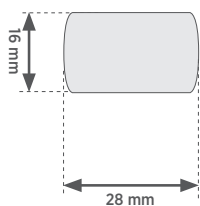

PLISA HONEYFLEX CORD

PLEATED SHADE HONEYFLEX CORD | PLISSEE HONEYFLEX CORD

CORD

BIAŁY
WHITE | WEISS