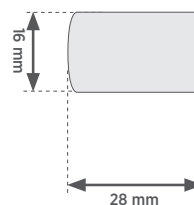

PLISA HONEYFLEX SPRING

PLEATED SHADE HONEYFLEX SPRING | PLISSEE HONEYFLEX SPRING

SPRING

BIAŁY
WHITE | WEISS