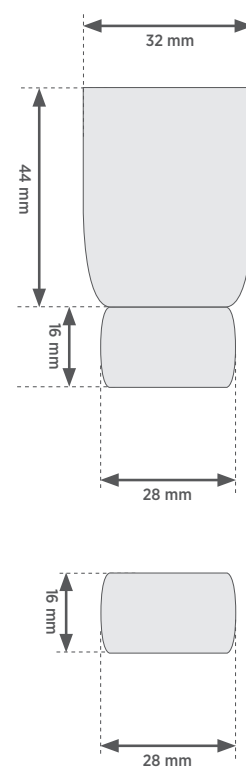

PLISA HONEYFLEX TOP DOWN

PLEATED SHADE HONEYFLEX TOP DOWN | PLISSEE HONEYFLEX TOP DOWN

TOP AND DOWN

BIAŁY
WHITE | WEISS