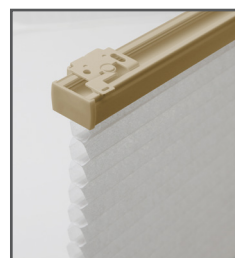

# PLISA HONEYFLEX CORD TOP DOWN

PLEATED SHADE HONEYFLEX CORD TOP DOWN | PLISSEE HONEYFLEX CORD TOP DOWN

CORD TOP DOWN

BIAŁY  
WHITE | WEISS

SZARY  
GREY | GRAU

ANTRACYT  
ANTHRACITE | ANTRAZID

CZARNY  
BLACK | SCHWARZ